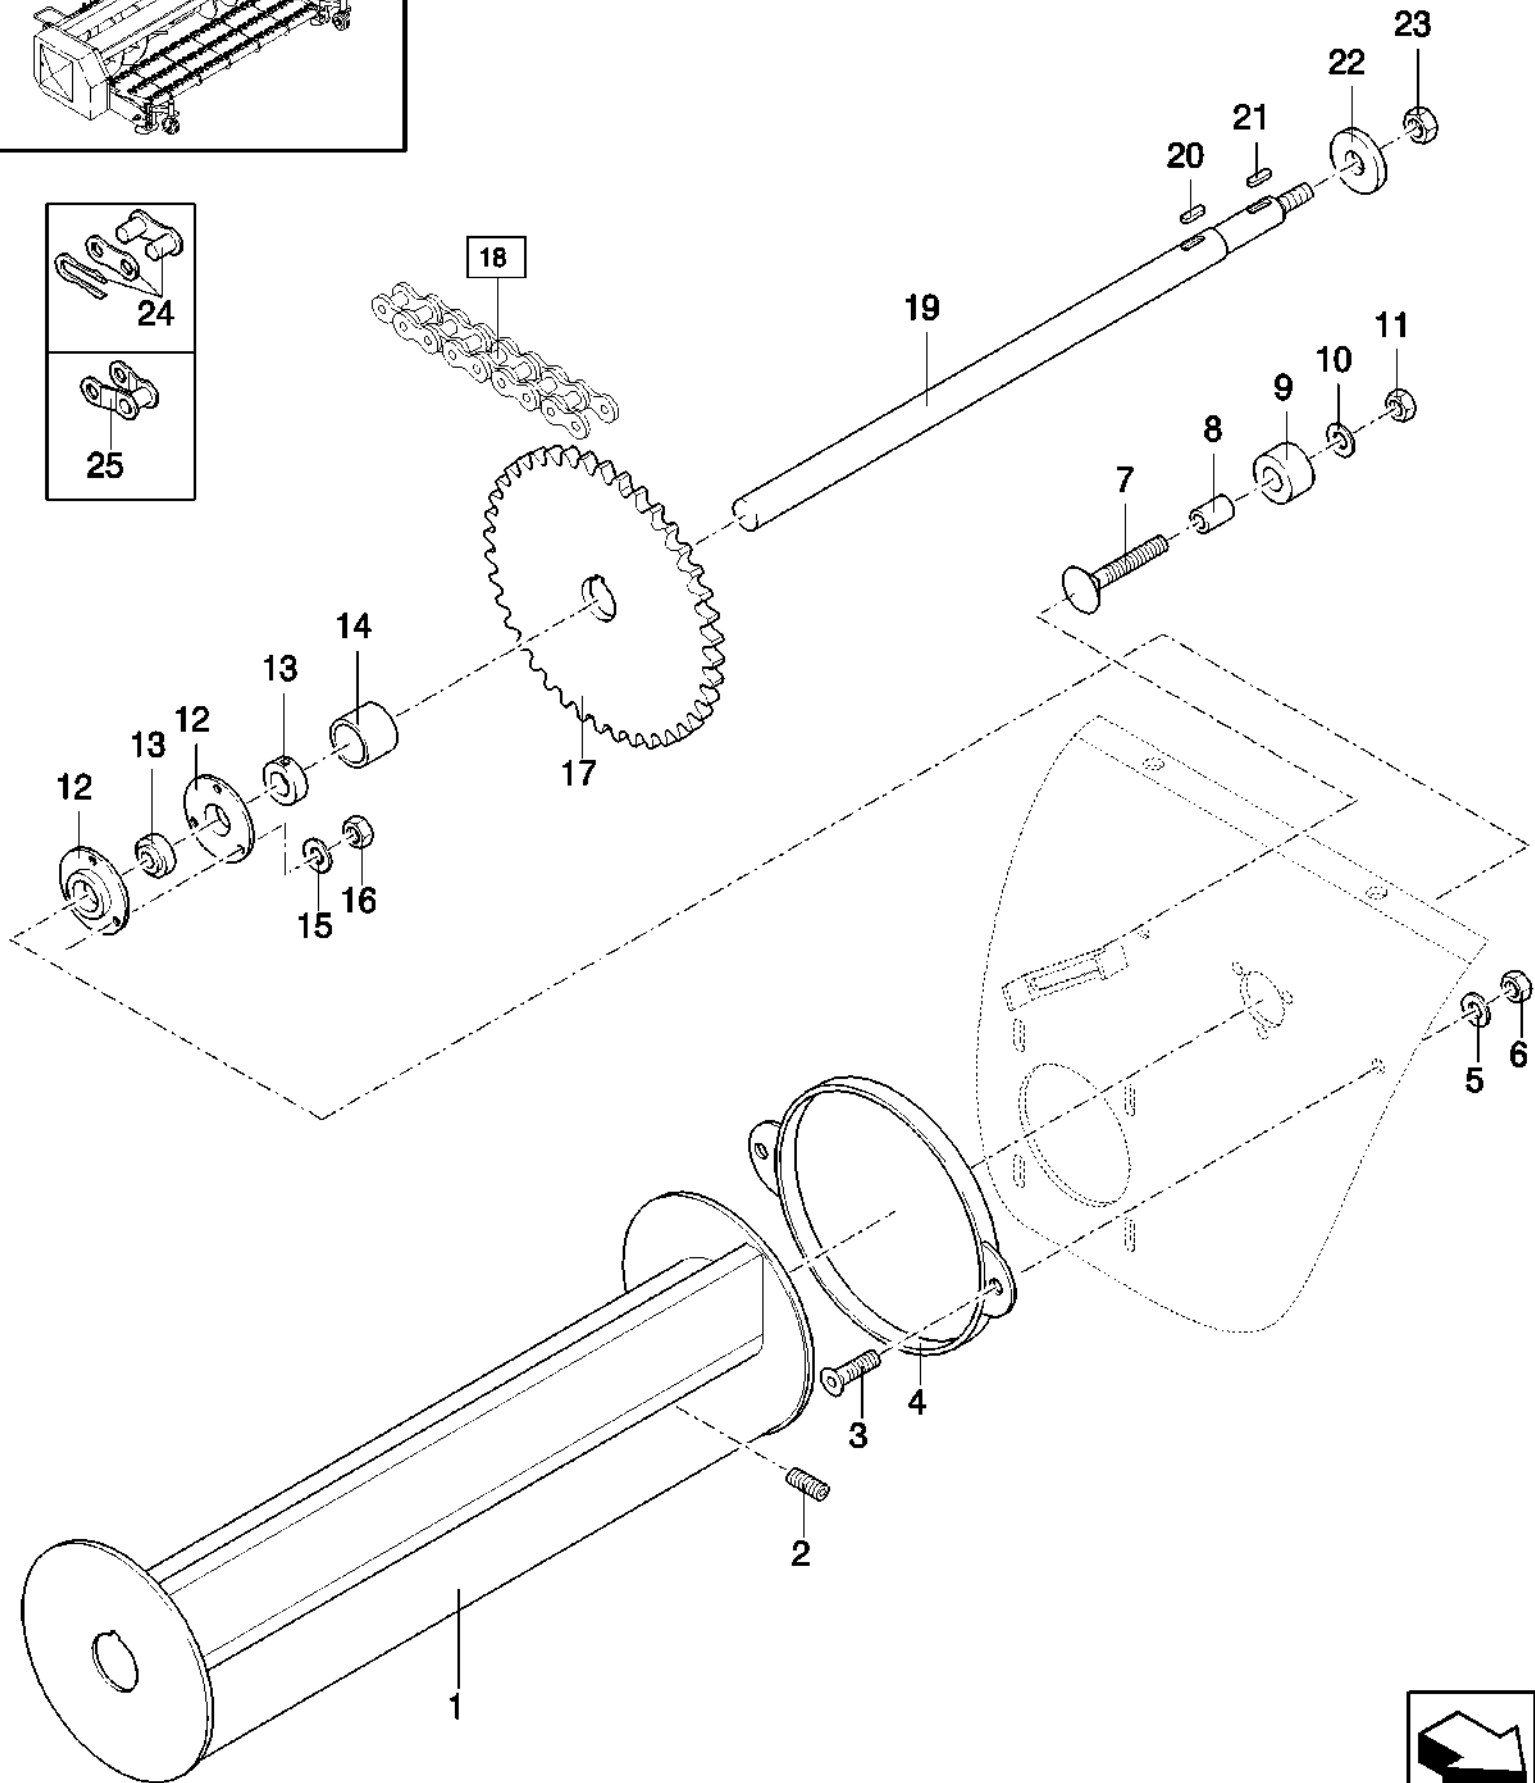

ZAFHEAD PICK-UP UNIT (1/98-)

12.509(01) REEL TRANSMISSION, LH

сылка	Номер детали	Кол-во	Описание
1	84062831	1	AUGER,
2	84062840	4	SCREW,
3	84062839	2	SCREW,
4	84068755	2	SHIELD,
5	84062841	2	WASHER,
6	84062828	2	NUT,
7	84062838	1	SCREW,
8	84062844	1	SUPPORT,
9	84062810	1	LEVER, IDLER,
10	84062807	1	WASHER,
11	84062804	1	NUT,
12	84062837	2	BEARING ASSY,
13	84062836	1	BEARING ASSY,
14	84062835	1	SPACER,
15	84062803	3	NUT,
16	84062808	3	WASHER,
17	84062832	1	GEAR,
18	84062833	1	CHAIN, (24,25)
19	84062848	1	SHAFT,
20	84062846	1	KEY,
21	84062847	1	KEY,
22	84062842	1	WASHER,
23	84062843	1	NUT,
24	84062813	AR	LINK, CONNECTING,
25	84062834	AR	LINK, CONNECTING,