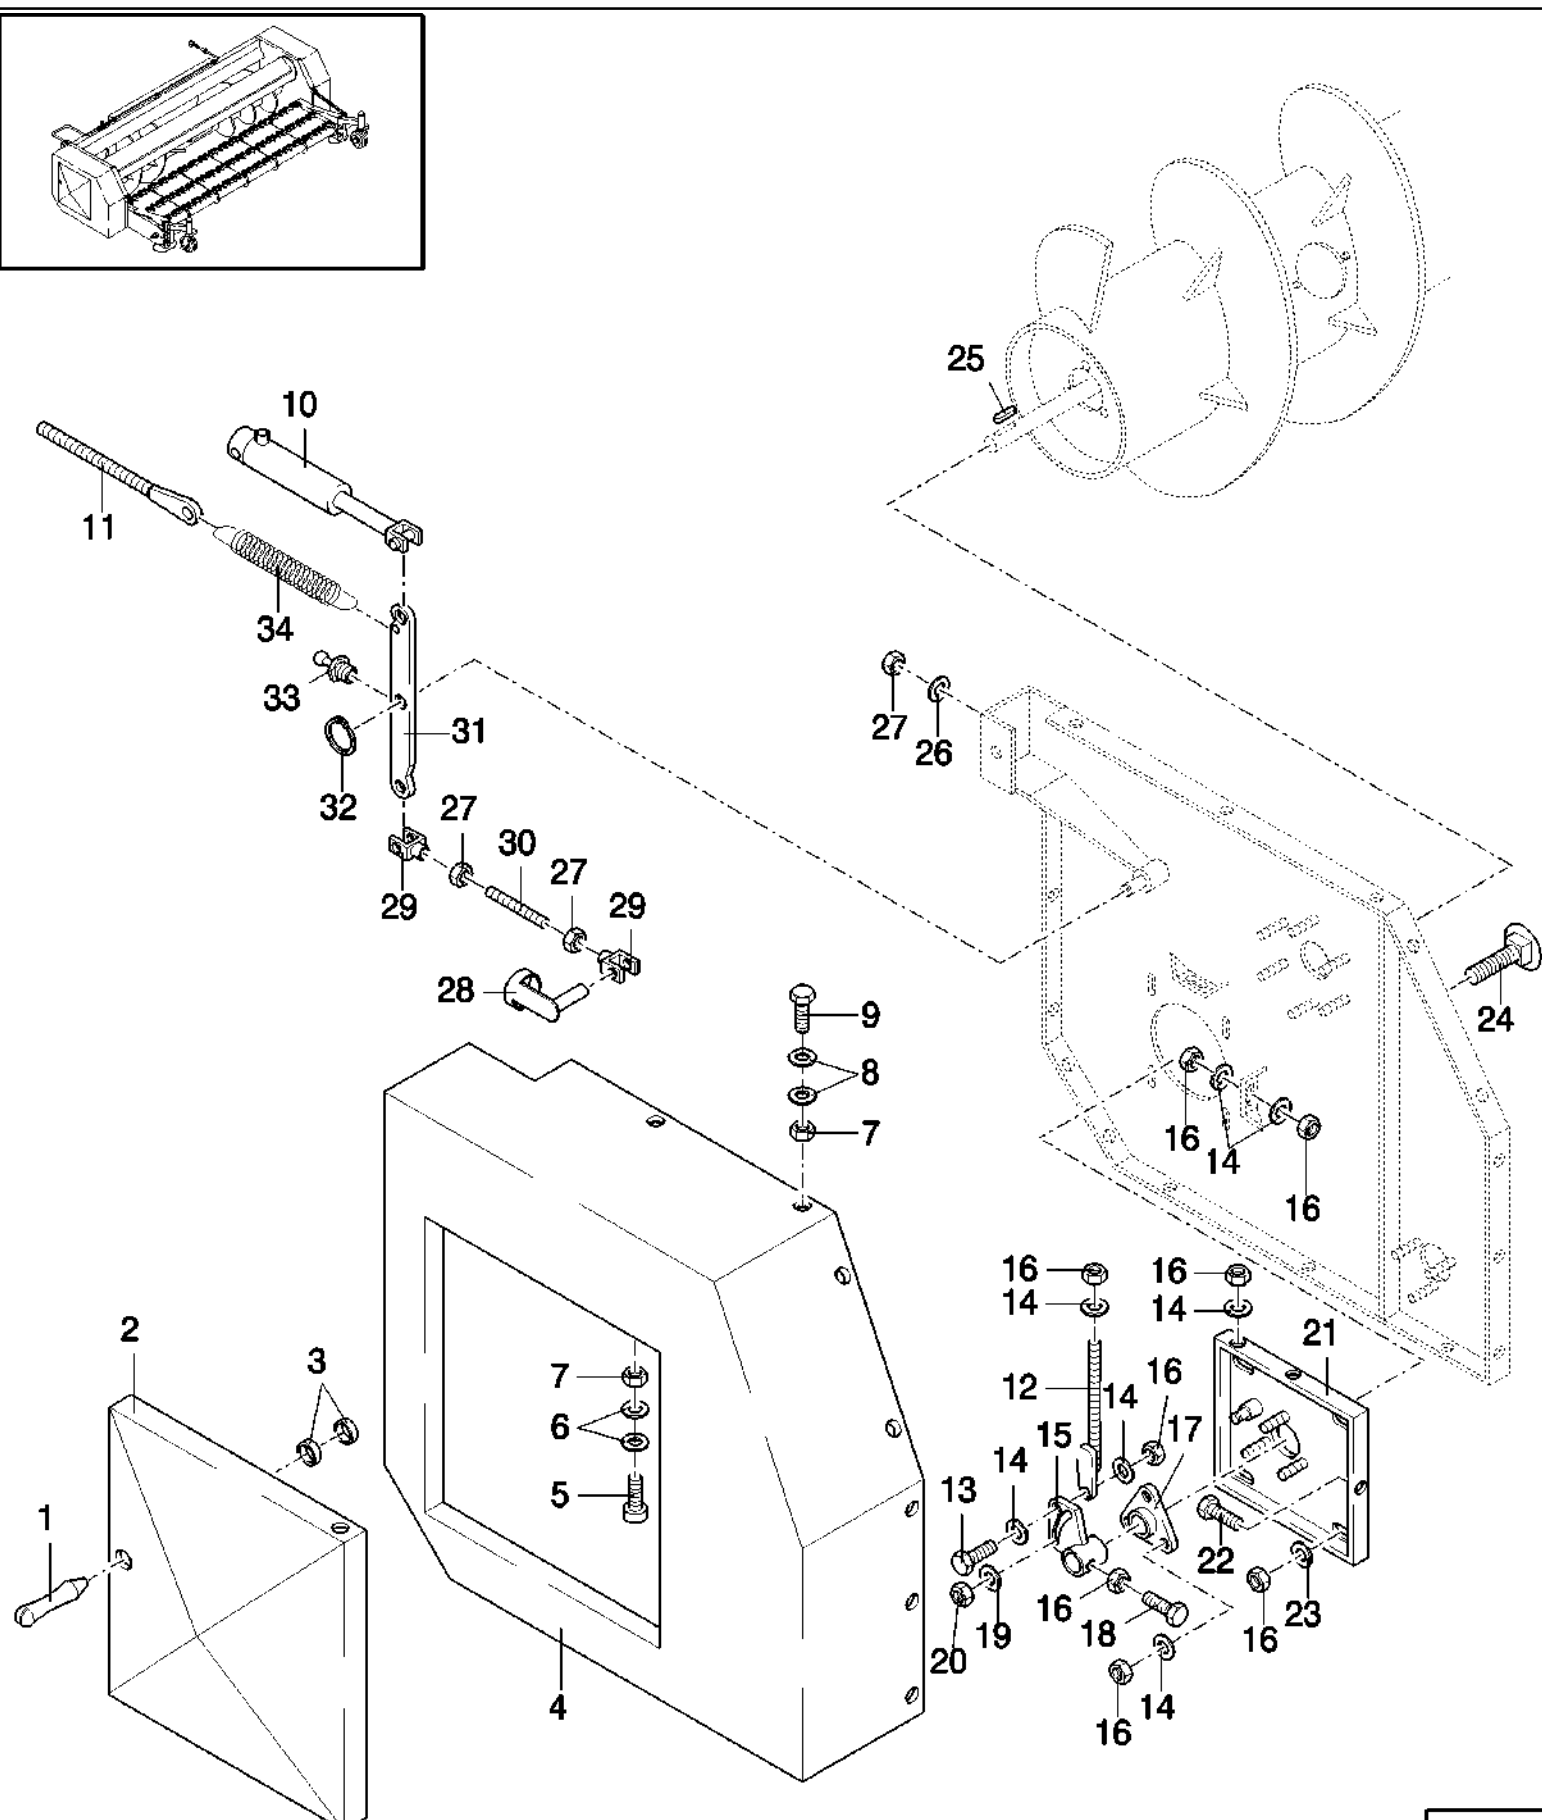

ZAFHEAD PICK-UP UNIT (1/98-)

12.508(01) ADJUSTABLE AUGER FINGERS AND PULLEY VARIABLE, RH

сылка	Номер детали	Кол-во	Описание
1	84062897	1	LOCK,
2	84062898	1	SHIELD,
3	84062900	2	SHIM,
4	84062899	1	SHIELD,
5	84062901	2	SCREW,
6	84062908	4	WASHER,
7	84062805	17	NUT,
8	84062809	30	WASHER,
9	84062802	15	SCREW,
10	84062918	1	HYDRAULIC CYLINDER,
11	84062914	1	TIE-ROD, THREADED,
12	84062913	1	TIE-ROD, THREADED,
13	84062903	1	SCREW,
14	84062808	14	WASHER,
15	84062911	1	LEVER,
16	84062803	16	NUT,
17	87351559	1	
18	84062902	1	SCREW,
19	84062907	1	WASHER,
20	84062888	1	NUT,
21	84062845	1	SHIELD,
22	84062904	1	SCREW,
23	84062906	4	WASHER,
24	84062905	4	SCREW,
25	84062919	1	KEY,
26	84062909	1	WASHER,
27	84062910	4	NUT,
28	84062916	2	CLIP,
29	84062917	2	CLEVIS,
30	84062915	1	TIE-ROD, THREADED,
31	84062912	1	LEVER,
32	84062920	1	CIRCLIP,
33	84062921	1	NIPPLE, LUBE,
34	84062922	1	SPRING,