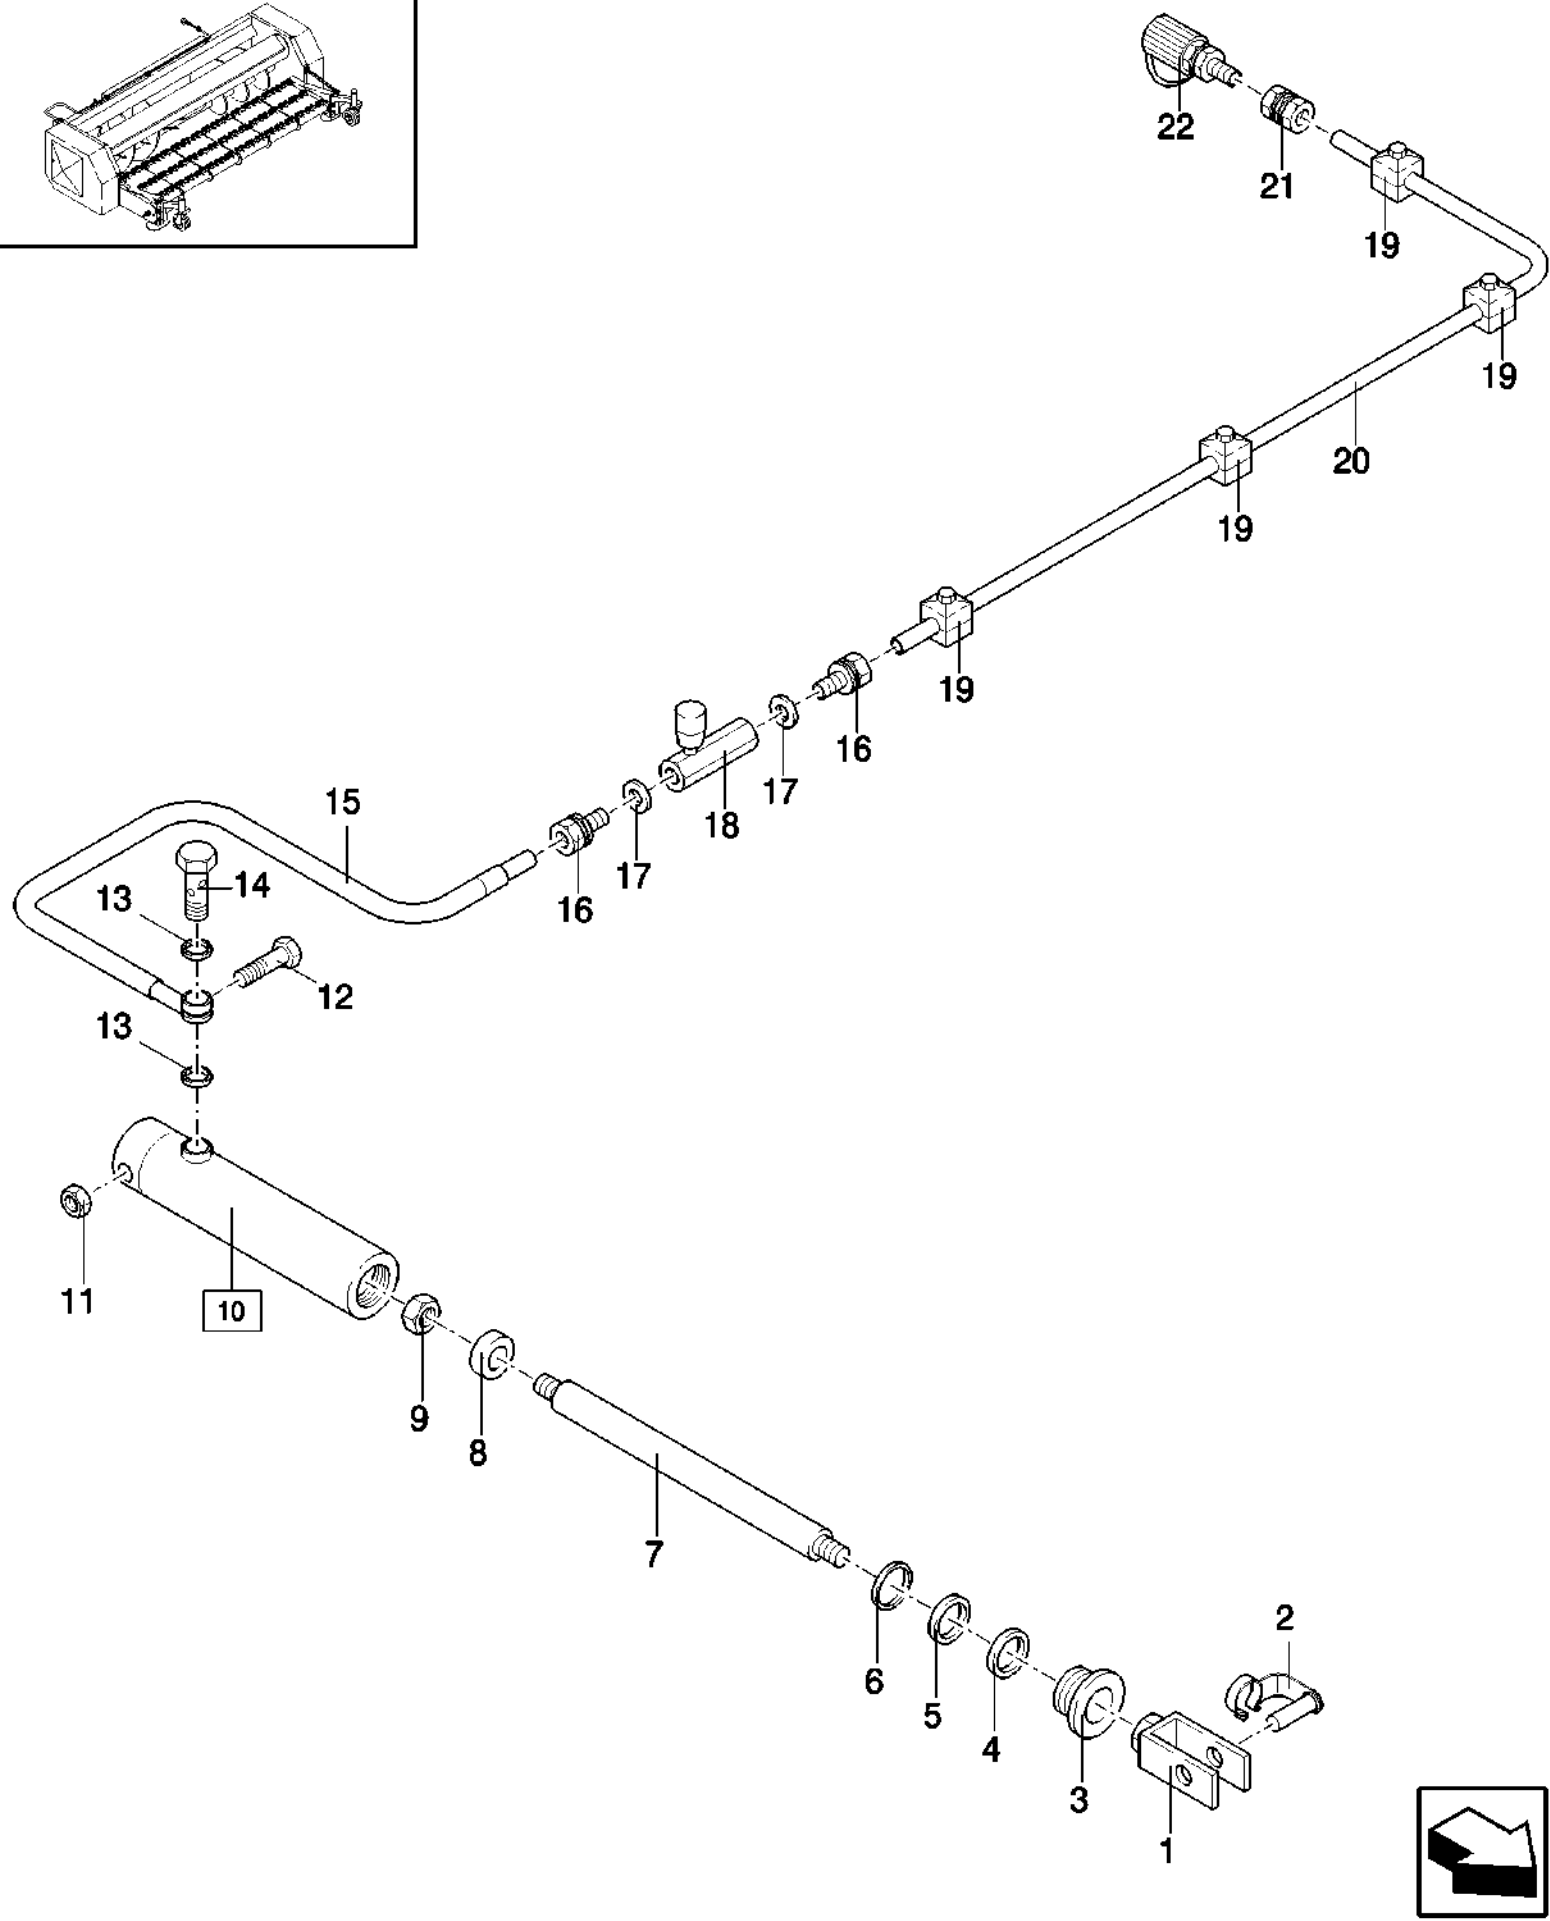

ZAFHEAD PICK-UP UNIT (1/98-)

12.517(01) HYDRAULIC SYSTEM

ZAFHEAD PICK-UP UNIT (1/98-)

12.517(01) HYDRAULIC SYSTEM

сылка	Номер детали	Кол-во	Описание
1	84062876	1	CLEVIS,
2	84062877	1	CLIP,
3	84062878	1	CYLINDER HEAD,
4	84062879	1	SEAL,
5	84062880	1	SEAL,
6	84062881	1	SEAL,
7	84068754	1	SHAFT,
8	84062882	1	BUSHING,
9	84062889	1	NUT,
10	84062883	1	HYDRAULIC CYLINDER, (3 TO 9)
11	84062888	1	NUT,
12	84062884	1	SCREW,
13	84062886	2	WASHER,
14	84062885	1	SCREW,
15	84062890	1	HOSE, FLEXIBLE,
16	84062892	2	CONNECTOR, HYD.,
17	84062887	2	WASHER,
18	84062894	1	VALVE, HYDRAULIC,
19	84062893	4	CLAMP,
20	84062891	1	TUBE, RIGID,
21	84062895	1	CONNECTOR, HYD.,
22	84062896	1	COUPLING, QUICK, MALE,