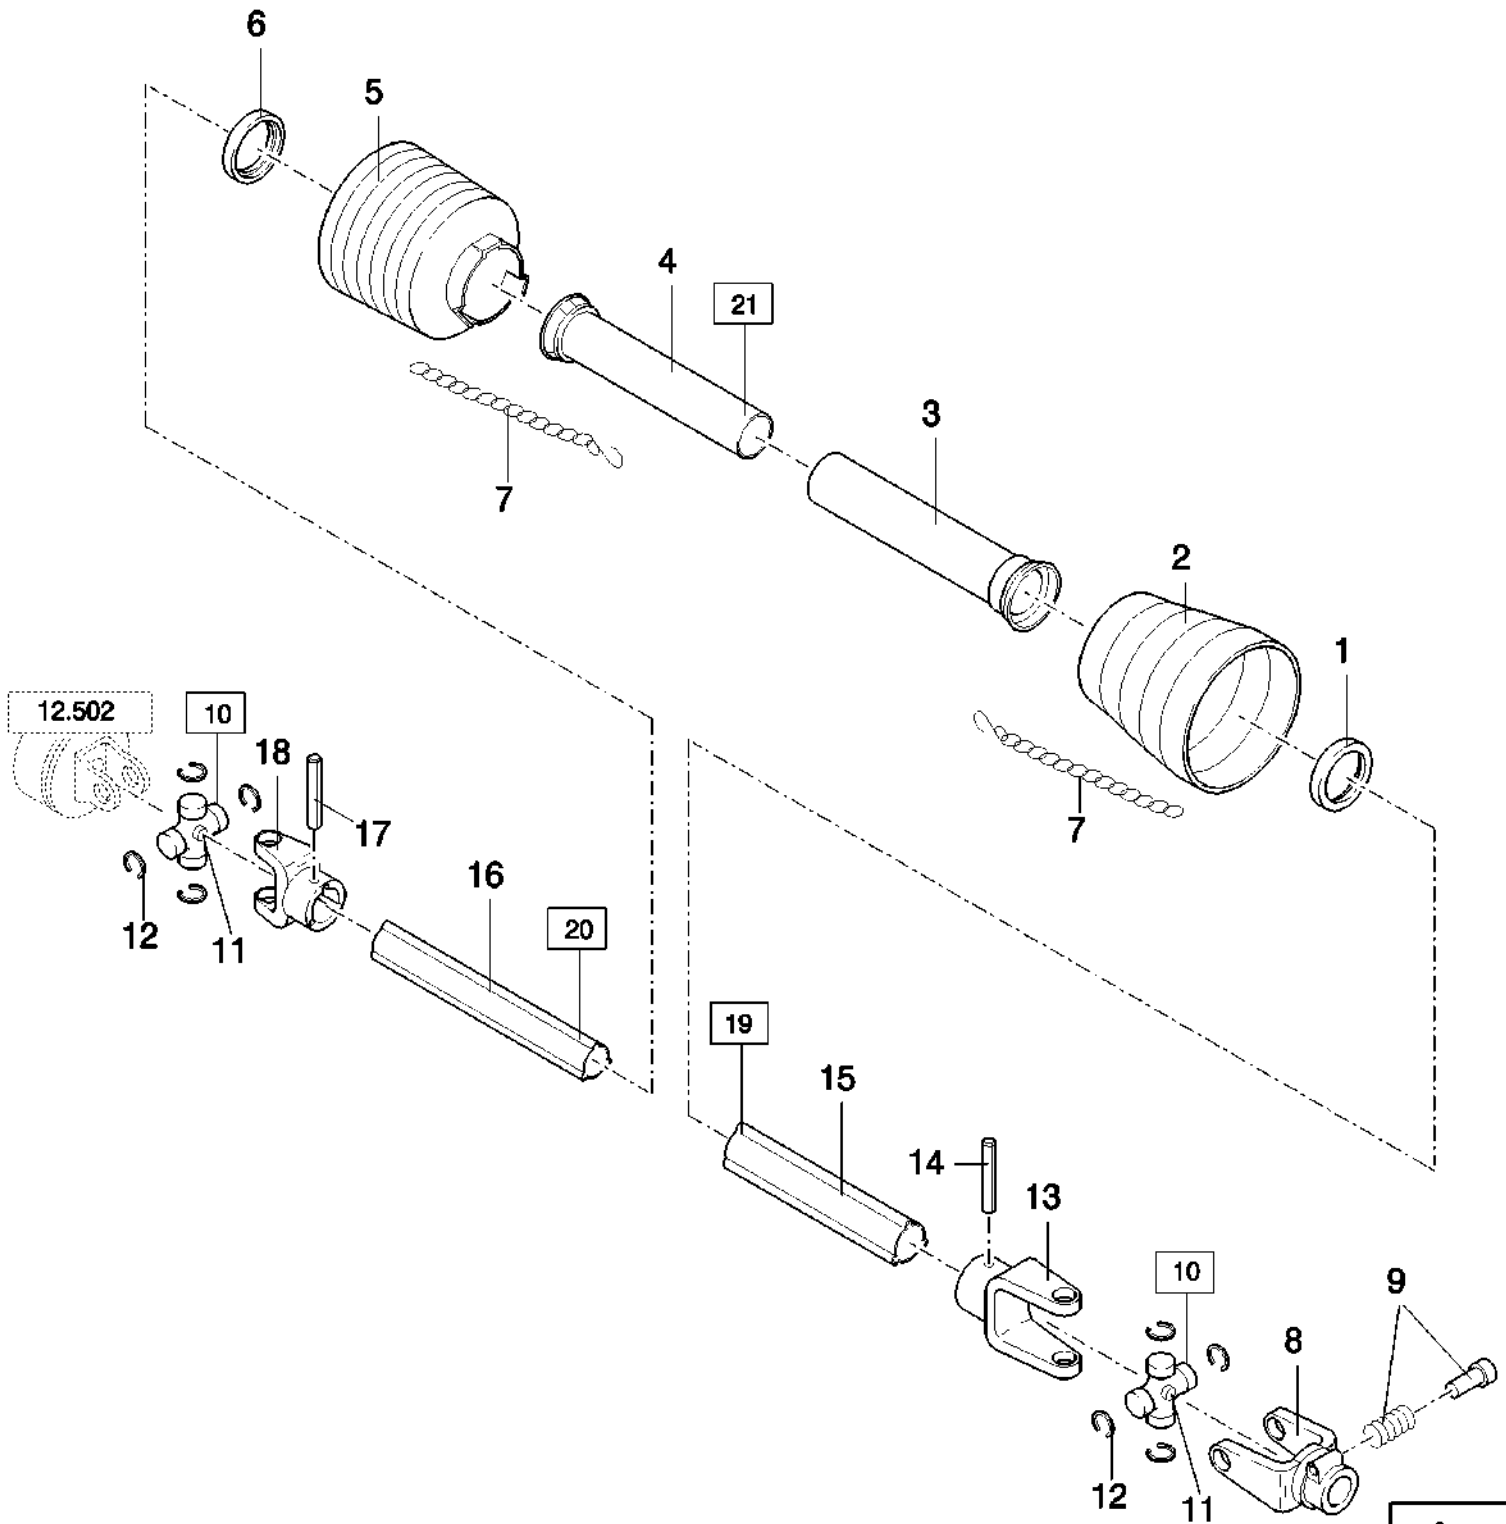

12.513(01) POWER TAKE-OFF

ZAFHEAD PICK-UP UNIT (1/98-)

12.513(01) POWER TAKE-OFF

сылка	Номер детали	Кол-во	Описание
	84062759	1	SHAFT, PTO, (1 TO 18)
	84062789	1	SHAFT, PTO, HALF,INNER
	84062788	1	SHAFT, PTO, HALF,OUTER
1	84062771	1	BEARING ASSY,
2	84062772	1	SHIELD,
3	84062773	1	SHIELD,
4	84062774	1	SHIELD,
5	84062775	1	SHIELD,
6	84062776	1	BEARING ASSY,
7	84062777	2	CHAIN,
8	84062760	1	YOKE,
9	84062778	2	PIN,
10	84062761	2	SPIDER,
11	84062763	2	NIPPLE, LUBE,
12	84062762	8	CIRCLIP,
13	84062764	1	PROFILE,
14	84062768	1	PIN, ROLL,
15	84062765	1	SHIELD,
16	84062766	1	SHIELD,
17	84062767	1	PIN, ROLL,
18	84062769	1	PROFILE,
19	84062786	1	SHAFT, PTO, OUTER (8 TO 15)
20	84062787	1	SHAFT, PTO, INNER (10 TO 12,16 TO 18)
21	84062792	1	SHIELD, (1 TO 7)