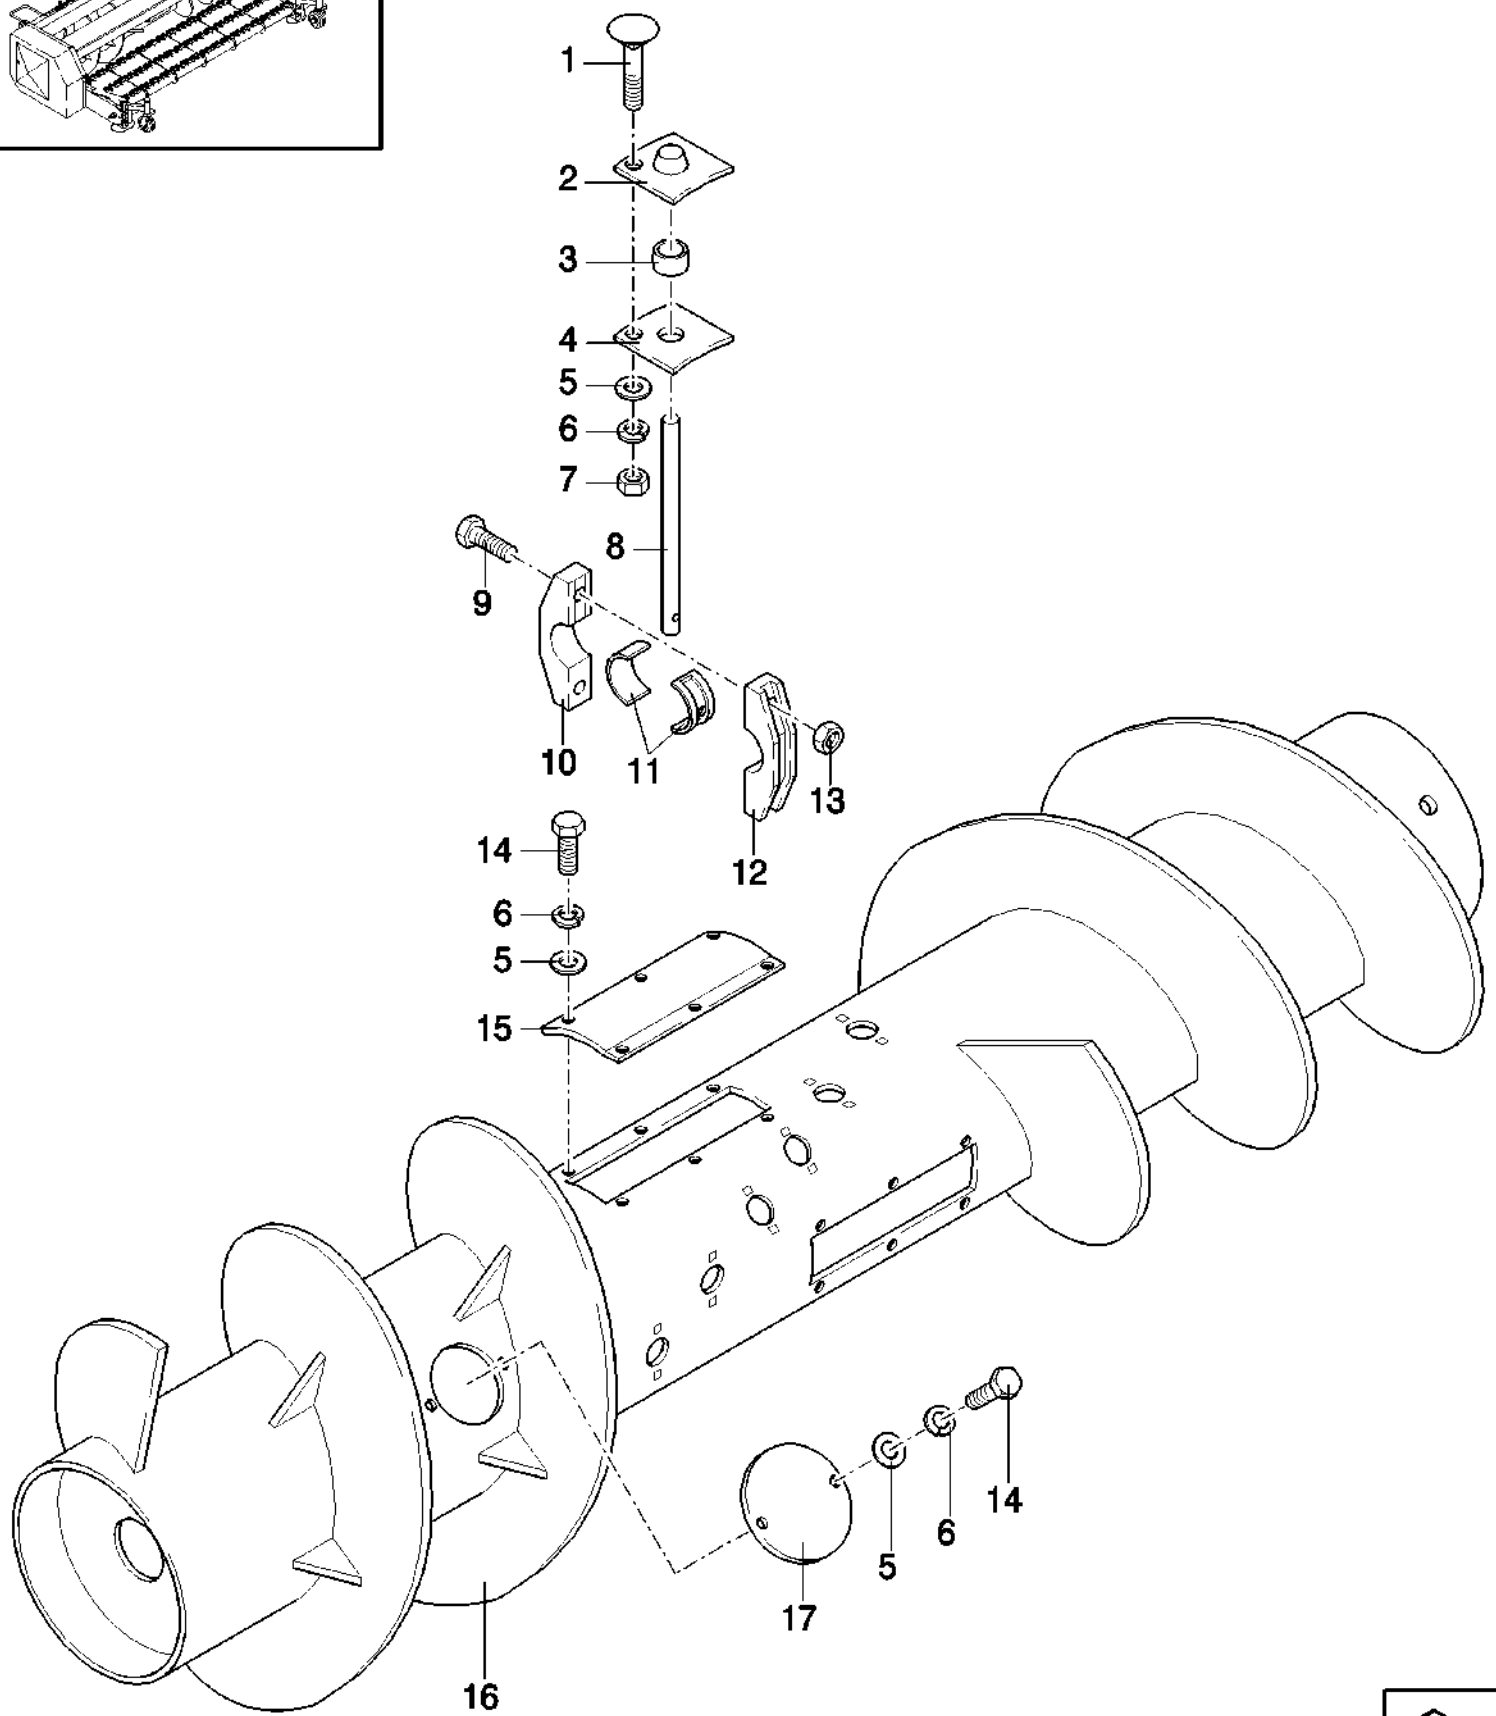

12.504(01) FEEDING AUGER

ZAFHEAD PICK-UP UNIT (1/98-)

12.504(01) FEEDING AUGER

сылка	Номер детали	Кол-во	Описание
1	84062970	24	SCREW,
2	84062977	12	COVER,
3	84062976	12	RING,
4	84062978	12	COVER,
5	84062809	40	WASHER,
6	84062972	40	WASHER, LOCK,
7	84062973	24	NUT,
8	84062979	12	FINGER,
9	84062969	24	SCREW,
10	84062967	12	SUPPORT,
11	84062980	24	BUSHING,
12	84062966	12	SUPPORT,
13	84062805	24	NUT,
14	84062802	16	SCREW,
15	84062981	2	COVER,
16	84062956	1	AUGER,
17	84062982	2	COVER,