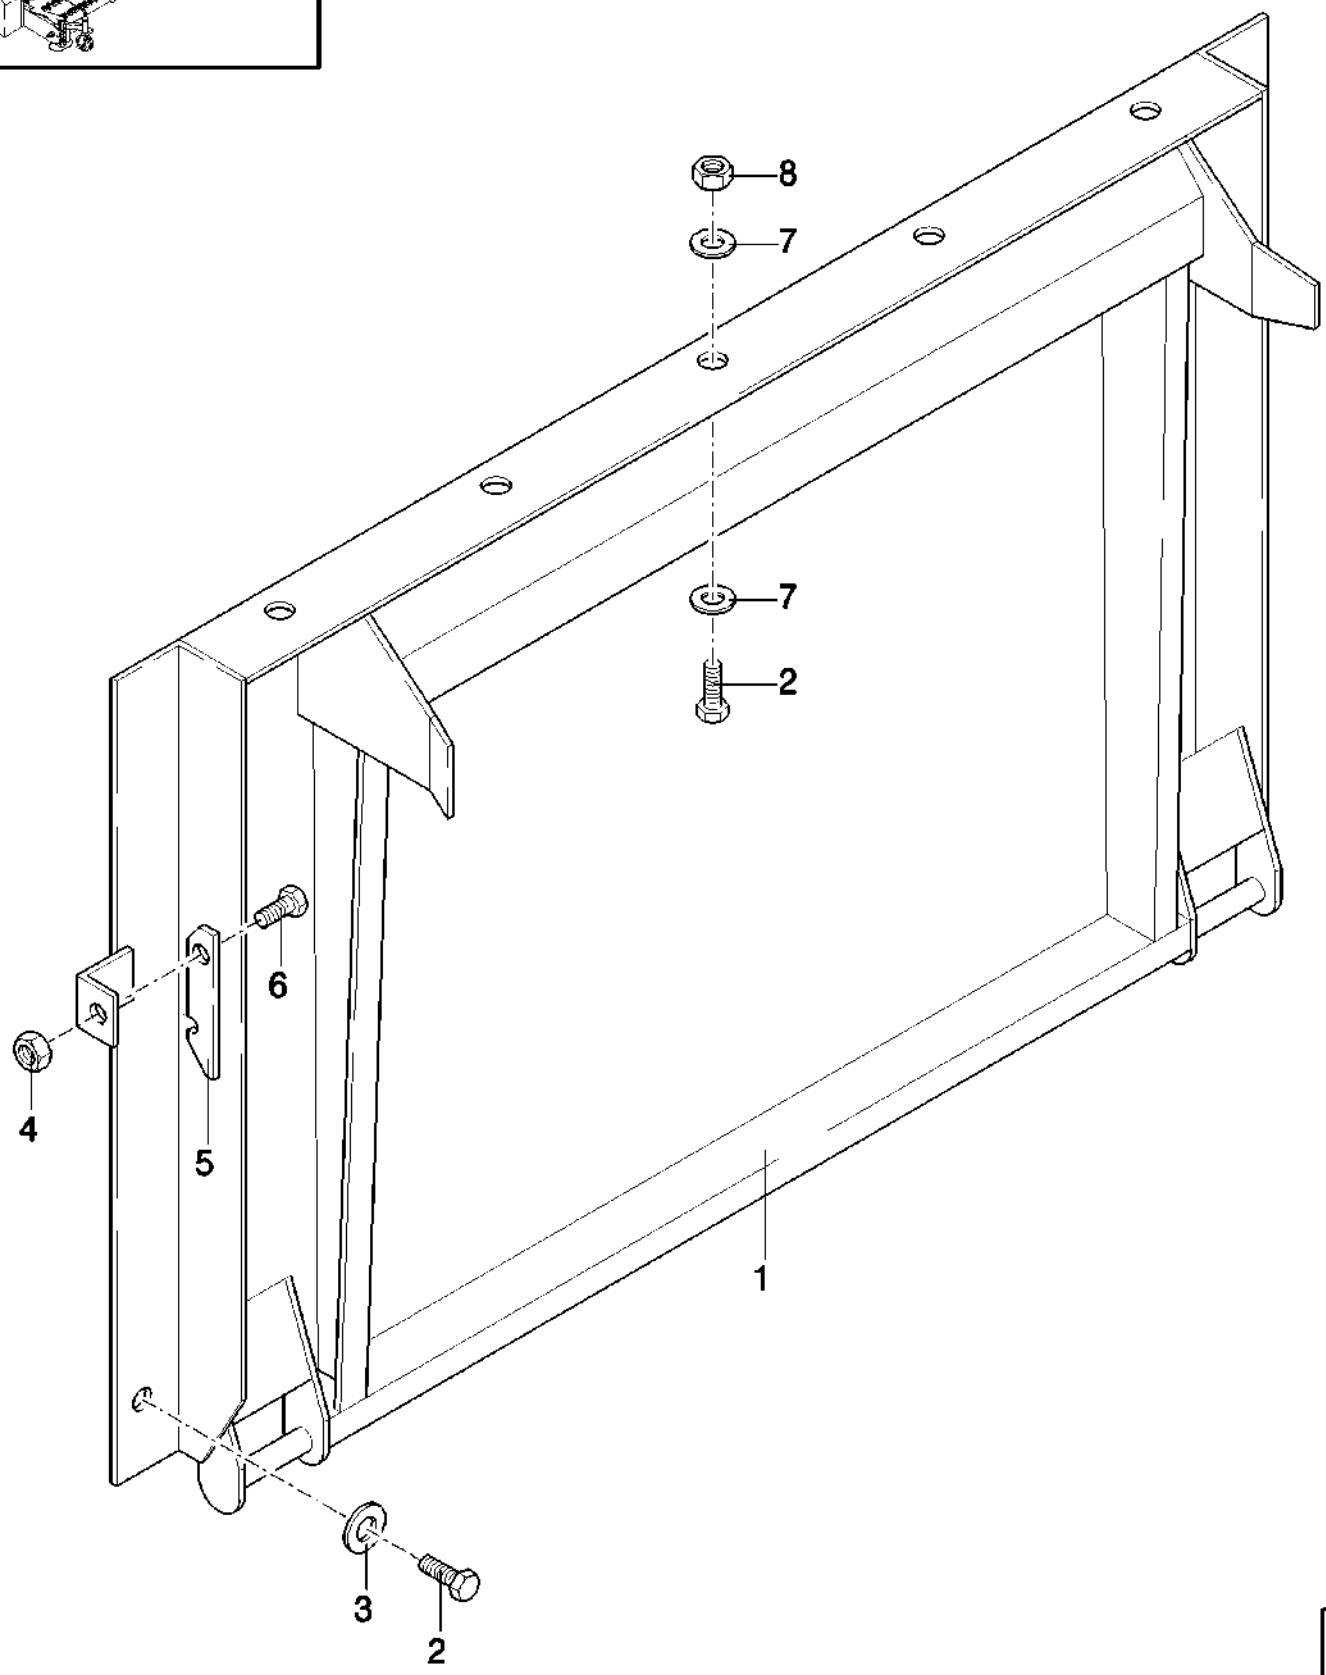

12.516(01) COUPLING FRAME

ZAFHEAD PICK-UP UNIT (1/98-)

12.516(01) COUPLING FRAME

сылка	Номер детали	Кол-во	Описание
1	84062951	1	FLANGE,
2	84062953	7	SCREW,
3	84062955	2	WASHER,
4	84062804	1	NUT,
5	84062952	1	PLATE,
6	84062800	1	SCREW,
7	84062954	10	WASHER,
8	84062889	5	NUT,