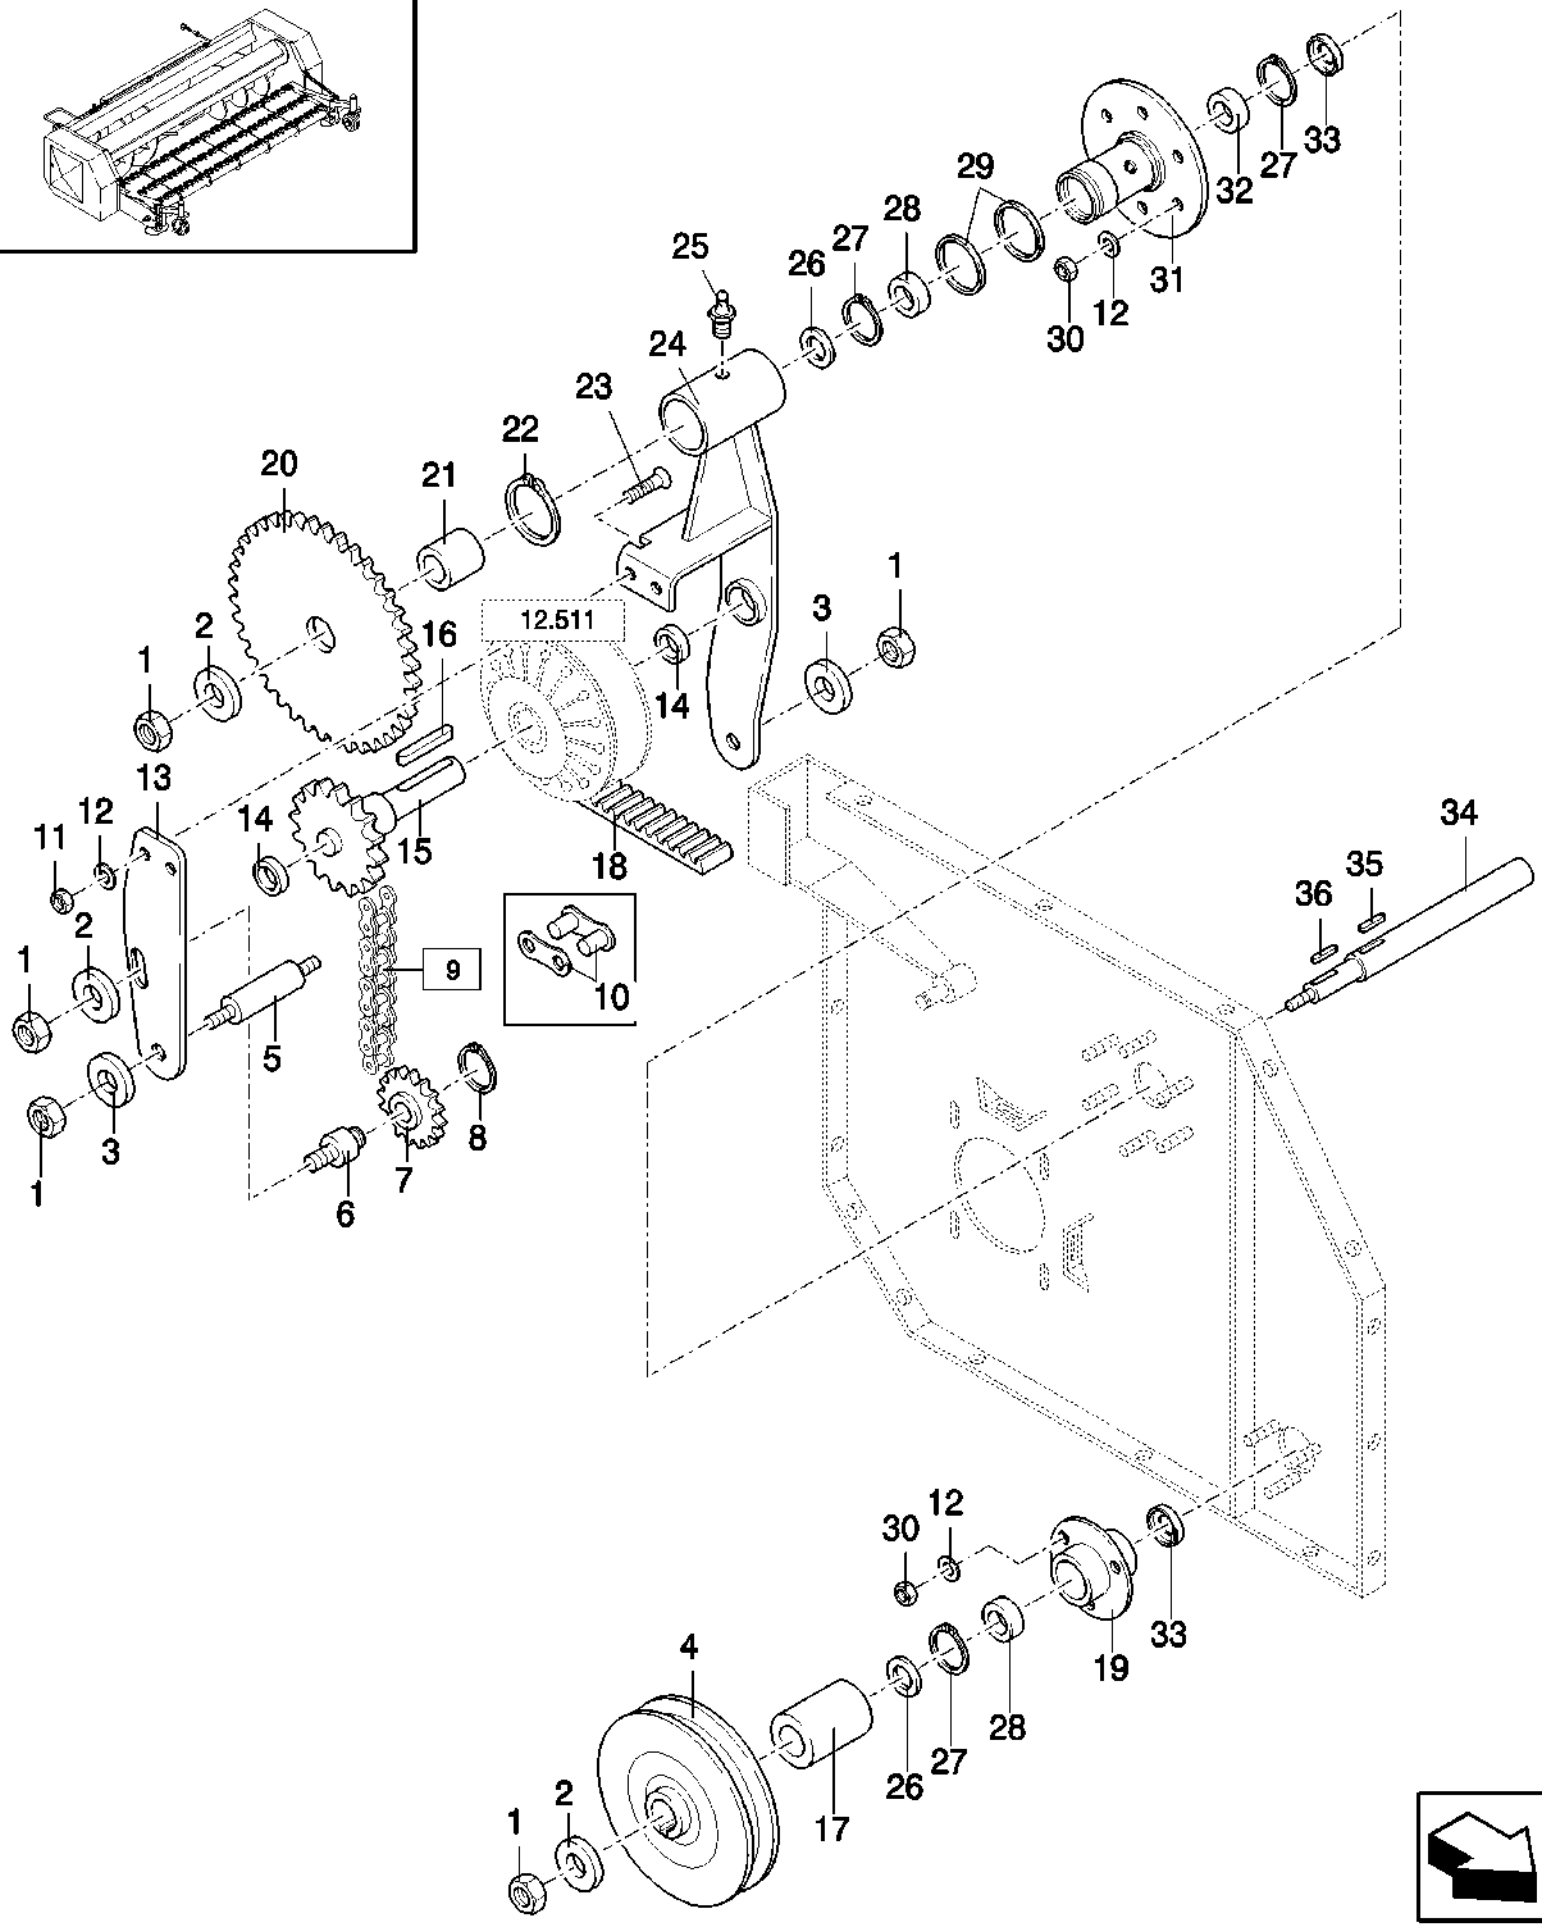

ZAFHEAD PICK-UP UNIT (1/98-)

12.510(01) TRANSMISSION, RH

ZAFHEAD PICK-UP UNIT (1/98-)

12.510(01) TRANSMISSION, RH

сылка	Номер детали	Кол-во	Описание
1	84062843	5	NUT,
2	84062842	2	WASHER,
3	84062874	2	WASHER,
4	84062864	1	PULLEY,
5	84062860	1	BUSHING,
6	84062868	1	SHAFT,
7	84062796	1	BUSHING,
8	84062852	1	CIRCLIP,
9	84068650	1	CHAIN, (10)
10	84062813	1	LINK, CONNECTING,
11	84062804	2	NUT,
12	84062808	4	WASHER,
13	84062867	1	BAR,
14	84062855	2	BEARING ASSY,
15	84062869	1	SHAFT,
16	84062872	1	KEY,
17	84062859	1	BUSHING,
18	84062866	1	BELT, TRANSMISSION,
19	84062863	1	HUB,
20	84062832	1	GEAR,
21	84062858	1	BUSHING,
22	84062851	1	CIRCLIP,
23	84062873	2	SCREW,
24	84062861	1	SUPPORT,
25	84062875	1	NIPPLE, LUBE,
26	84062849	2	RING,
27	84062853	3	CIRCLIP,
28	84062856	2	BEARING ASSY,
29	84062854	2	SEAL,
30	84062803	6	NUT,
31	84062862	1	HUB,
32	84062857	1	BEARING ASSY,
33	84062850	1	RING,
34	84062870	1	SHAFT,
35	84062846	1	KEY,
36	84062847	1	KEY,