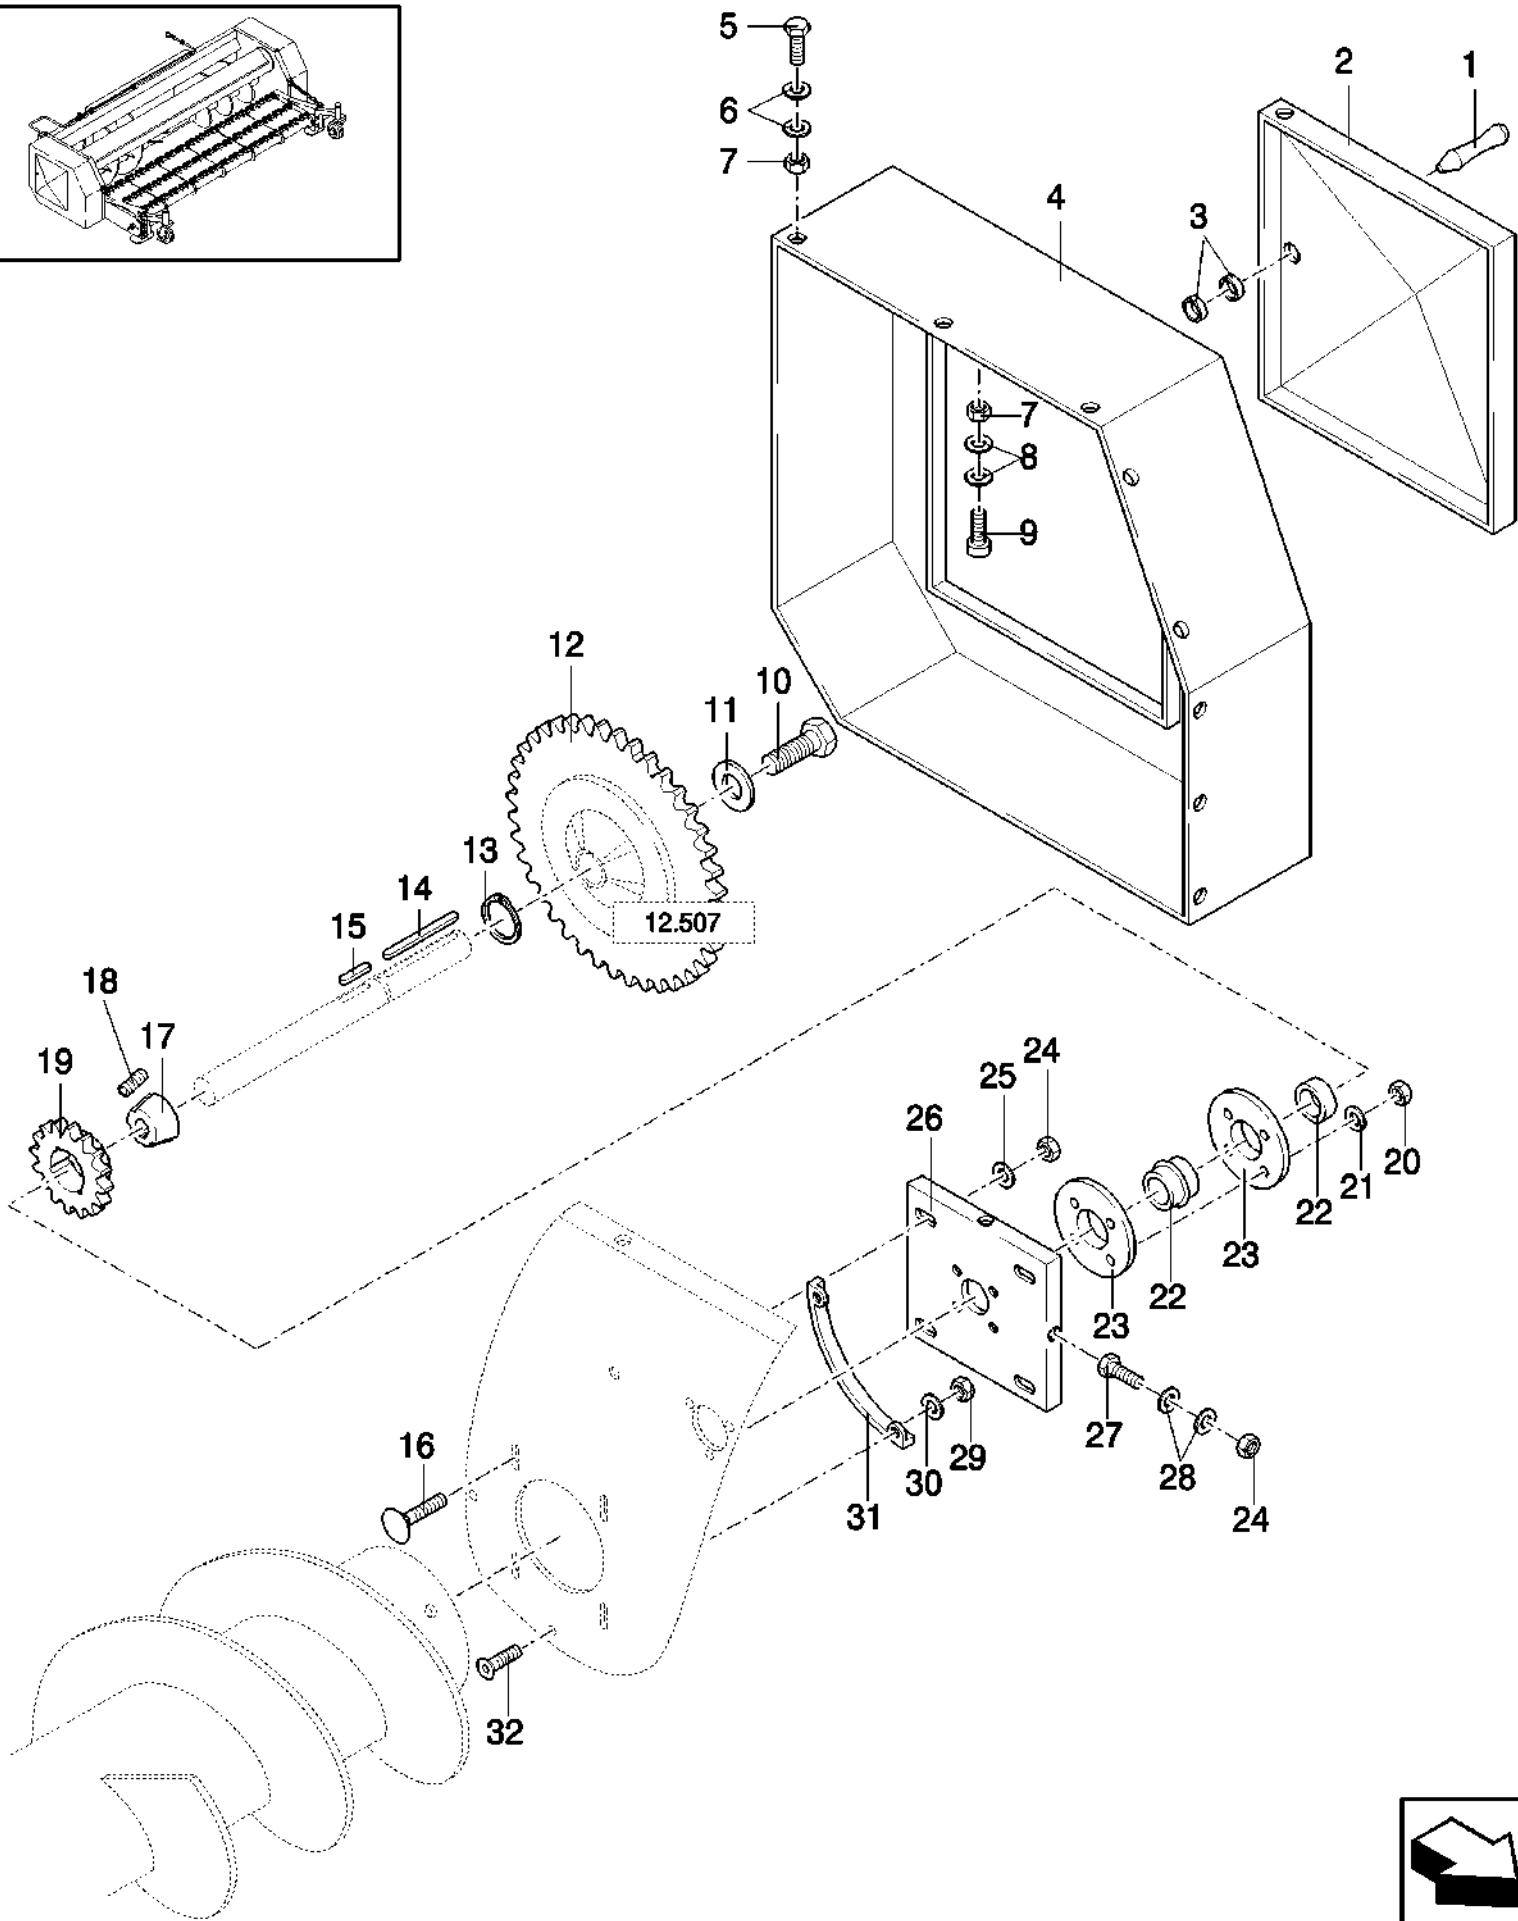

ZAFHEAD PICK-UP UNIT (1/98-)

12.506(01) FEEDING AUGER TRANSMISSION, LH

сылка	Номер детали	Кол-во	Описание
1	84062897	1	LOCK,
2	84062936	1	SHIELD,
3	84062900	2	SHIM,
4	84062935	1	SHIELD,
5	84062802	15	SCREW,
6	84062809	30	WASHER,
7	84062805	2	NUT,
8	84062908	4	WASHER,
9	84062901	2	SCREW,
10	84062927	1	SCREW,
11	84062928	1	WASHER,
12	84062924	1	GEAR,
13	84062932	1	CIRCLIP,
14	84062933	1	KEY,
15	84062934	1	KEY,
16	84062905	4	SCREW,
17	84062871	1	BUSHING,
18	84062797	AR	SCREW,
19	84062923	1	GEAR,
20	84062803	10	NUT,
21	84062806	4	WASHER,
22	84062925	1	BEARING ASSY,
23	84062926	2	FLANGE,
24	84062910	4	NUT,
25	84062906	4	WASHER,
26	84062930	1	SUPPORT,
27	84062904	2	SCREW,
28	84062808	6	WASHER,
29	84062828	2	NUT,
30	84062841	2	WASHER,
31	84062931	1	SHIELD,
32	84062839	2	SCREW,